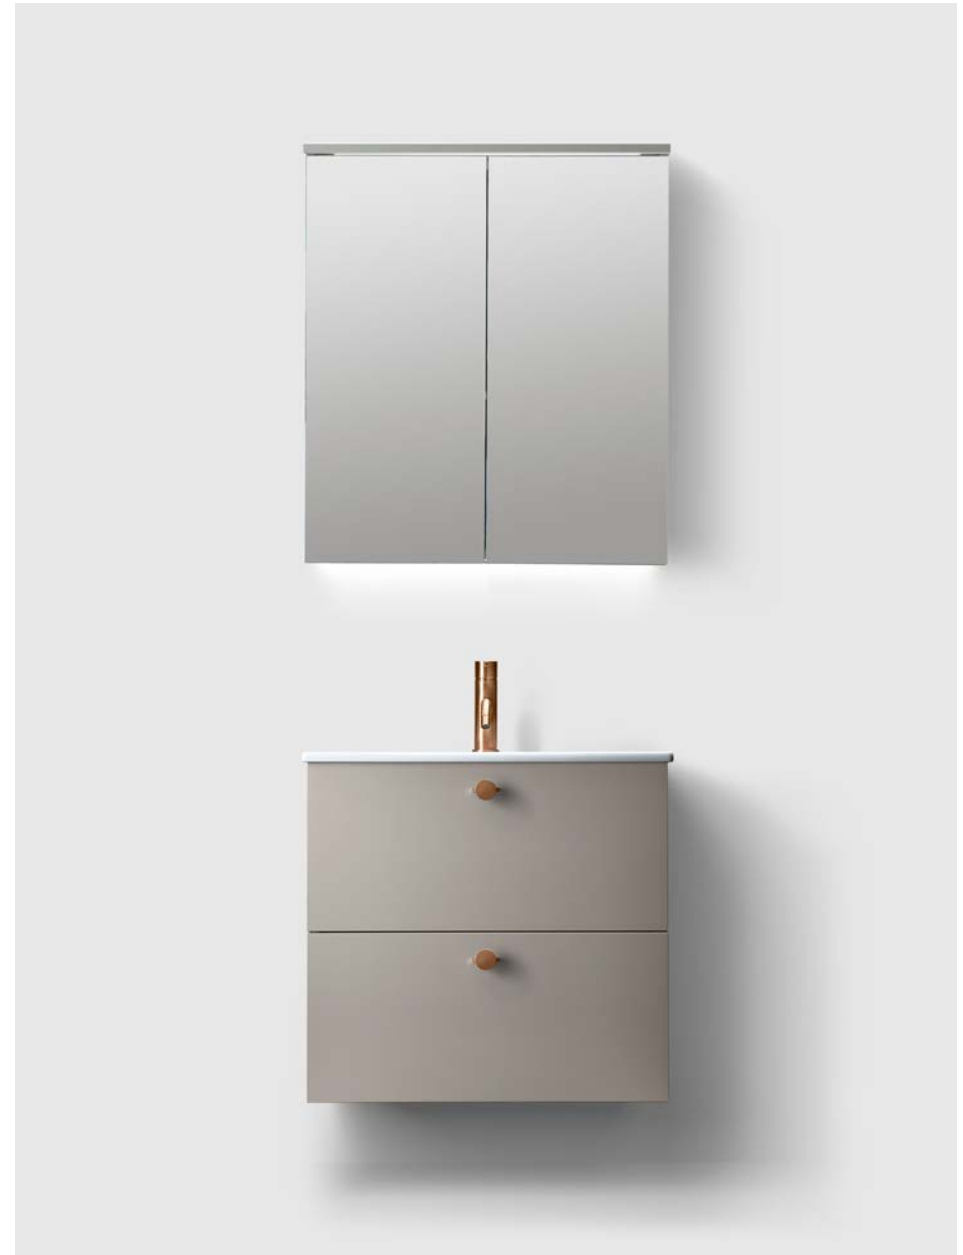

H3

H3/100

SERIES H3/100

WHITE/CREME/WARM GREY

INCLUDING PORCELAIN WASHBASIN AND HANDLE/KNOB

PRICE 1500€

BATHROOM CABINET H3/100—WHITE
MIRROR CABINET MC/100—WHITE

FOR MORE INFORMATION SEE WWW.HAVEN.SE

DESIGN BY NOTE DESIGN STUDIO

H3

H3/80

SERIES H3/80

WHITE/CREME/WARM GREY
INCLUDING PORCELAIN WASHBASIN AND HANDLE/KNOB
PRICE 1389€

SERIES H3/80 SLIM (DEPTH 405 MM)

WHITE/CREME/WARM GREY
INCLUDING PORCELAIN WASHBASIN AND HANDLE/KNOB
PRICE 1278€

BATHROOM CABINET H3/80—CREME
MIRROR CABINET MC/80—CREME

FOR MORE INFORMATION SEE WWW.HAVEN.SE

DESIGN BY NOTE DESIGN STUDIO

H3

H3/60

SERIES H3/60

WHITE/CREME/WARM GREY
INCLUDING PORCELAIN WASHBASIN AND HANDLE/KNOB
PRICE 1211€

SERIES H3/60 SLIM (DEPTH 405 MM)

WHITE/CREME/WARM GREY
INCLUDING PORCELAIN WASHBASIN AND HANDLE/KNOB
PRICE 1100€

FOR MORE INFORMATION SEE WWW.HAVEN.SE

BATHROOM CABINET H3/60—WARM GREY
MIRROR CABINET MC/60—WARM GREY