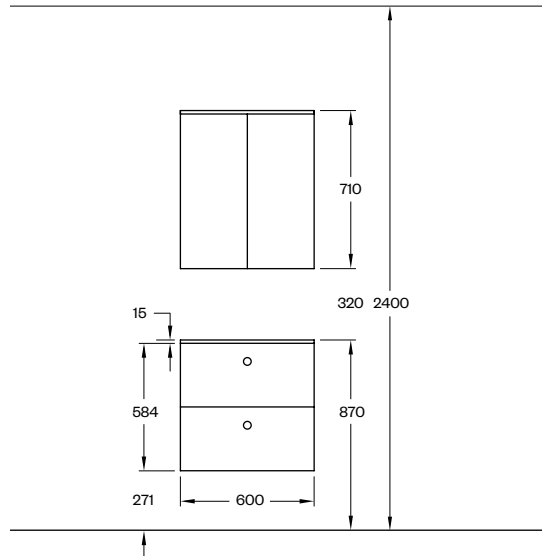

SERIES H3/60 SLIM (DEPTH 405 MM)

WHITE/CREME/WARM GREY
INCLUDING PORCELAIN WASHBASIN AND HANDLE/KNOB
PRICE 1100€

FOR MORE INFORMATION SEE WWW.HAVEN.SE

BATHROOM CABINET H3/60—WARM GREY
MIRROR CABINET MC/60—WARM GREY