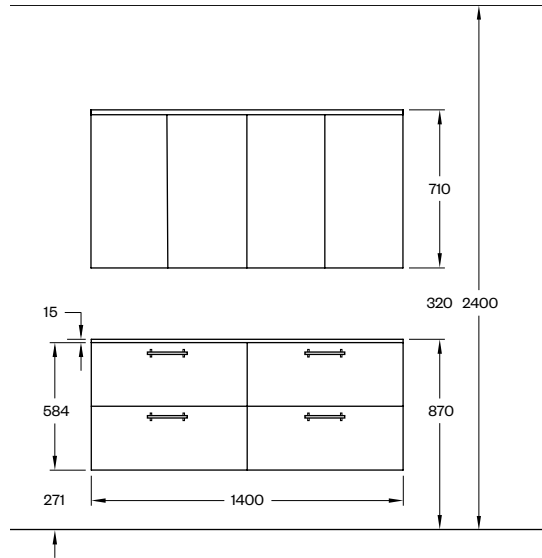

DESIGN BY NOTE DESIGN STUDIO

H3

H3/140

SERIES H3/140

WHITE/CREME/WARM GREY

INCLUDING PORCELAIN WASHBASIN AND HANDLE/KNOB

PRICE 2656€

BATHROOM CABINET H3/140—CREME
MIRROR CABINET MC/140M—CREME