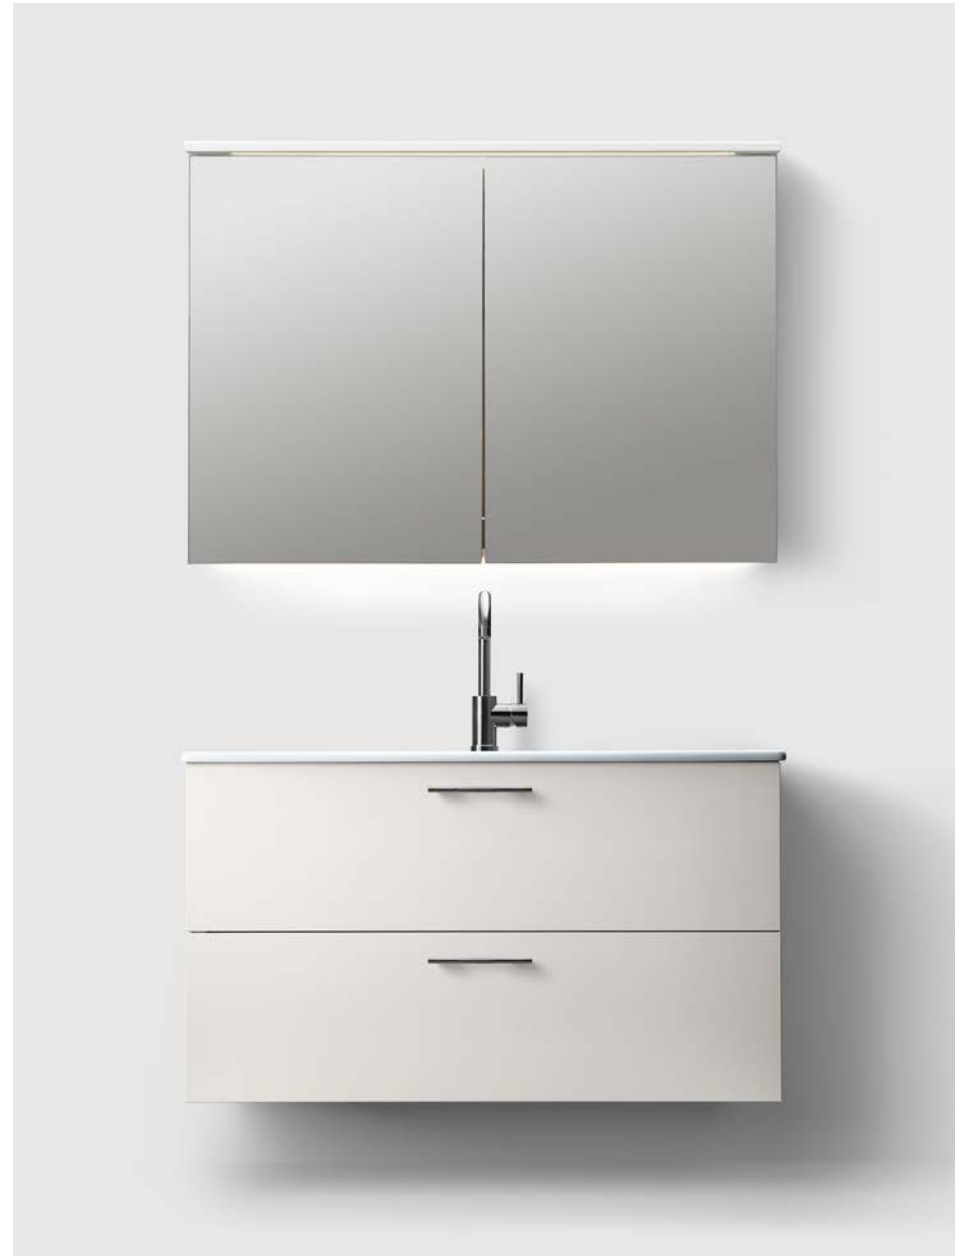

H3

H3/100

SERIES H3/100

WHITE/CREME/WARM GREY

INCLUDING PORCELAIN WASHBASIN AND HANDLE/KNOB

PRICE 1500€

BATHROOM CABINET H3/100—WHITE
MIRROR CABINET MC/100—WHITE

FOR MORE INFORMATION SEE WWW.HAVEN.SE

DESIGN BY NOTE DESIGN STUDIO

H3

H3/80

SERIES H3/80

WHITE/CREME/WARM GREY
INCLUDING PORCELAIN WASHBASIN AND HANDLE/KNOB
PRICE 1389€

SERIES H3/80 SLIM (DEPTH 405 MM)

WHITE/CREME/WARM GREY
INCLUDING PORCELAIN WASHBASIN AND HANDLE/KNOB
PRICE 1278€

BATHROOM CABINET H3/80—CREME
MIRROR CABINET MC/80—CREME

FOR MORE INFORMATION SEE WWW.HAVEN.SE

DESIGN BY NOTE DESIGN STUDIO

H3

H3/60

SERIES H3/60

WHITE/CREME/WARM GREY
INCLUDING PORCELAIN WASHBASIN AND HANDLE/KNOB
PRICE 1211€

SERIES H3/60 SLIM (DEPTH 405 MM)

WHITE/CREME/WARM GREY
INCLUDING PORCELAIN WASHBASIN AND HANDLE/KNOB
PRICE 1100€

FOR MORE INFORMATION SEE WWW.HAVEN.SE

BATHROOM CABINET H3/60—WARM GREY
MIRROR CABINET MC/60—WARM GREY