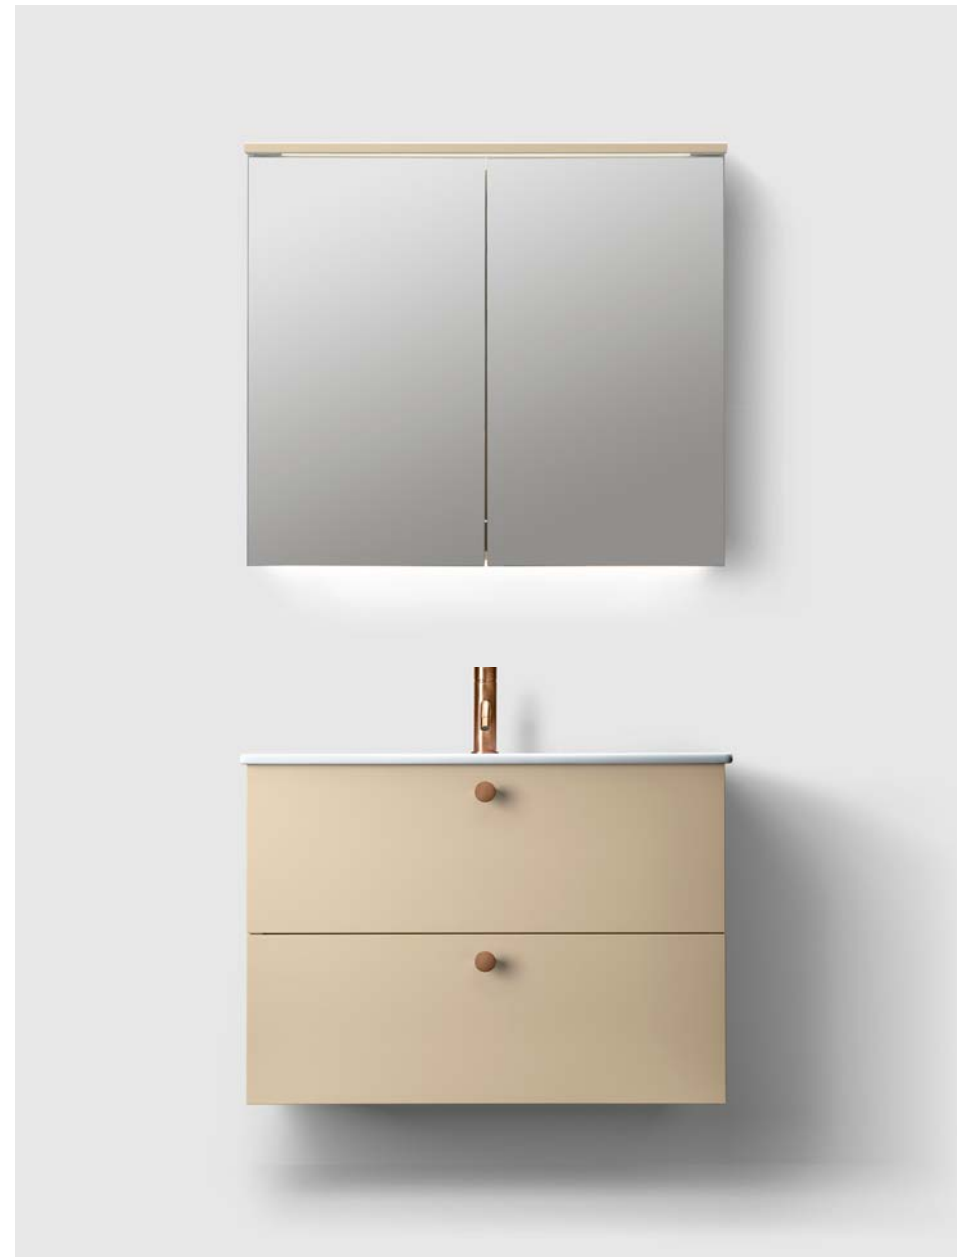

H3

H3/100

SERIES H3/100

WHITE/CREME/WARM GREY

INCLUDING PORCELAIN WASHBASIN AND HANDLE/KNOB

PRICE 1500€

BATHROOM CABINET H3/100—WHITE
MIRROR CABINET MC/100—WHITE

FOR MORE INFORMATION SEE WWW.HAVEN.SE

DESIGN BY NOTE DESIGN STUDIO

H3

H3/80

SERIES H3/80

WHITE/CREME/WARM GREY
INCLUDING PORCELAIN WASHBASIN AND HANDLE/KNOB
PRICE 1389€

SERIES H3/80 SLIM (DEPTH 405 MM)

WHITE/CREME/WARM GREY
INCLUDING PORCELAIN WASHBASIN AND HANDLE/KNOB
PRICE 1278€

BATHROOM CABINET H3/80—CREME
MIRROR CABINET MC/80—CREME

FOR MORE INFORMATION SEE WWW.HAVEN.SE

DESIGN BY NOTE DESIGN STUDIO

H3

H3/60

SERIES H3/60

WHITE/CREME/WARM GREY
INCLUDING PORCELAIN WASHBASIN AND HANDLE/KNOB
PRICE 1211€

SERIES H3/60 SLIM (DEPTH 405 MM)

WHITE/CREME/WARM GREY
INCLUDING PORCELAIN WASHBASIN AND HANDLE/KNOB
PRICE 1100€

FOR MORE INFORMATION SEE WWW.HAVEN.SE

BATHROOM CABINET H3/60—WARM GREY
MIRROR CABINET MC/60—WARM GREY