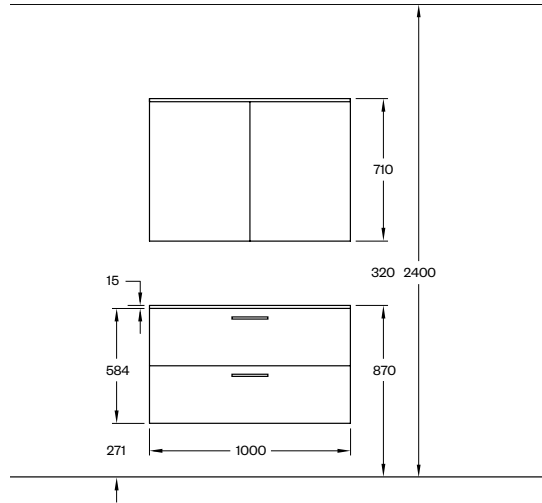

H3

H3/100

SERIES H3/100

WHITE/CREME/WARM GREY

INCLUDING PORCELAIN WASHBASIN AND HANDLE/KNOB

PRICE 1500€

BATHROOM CABINET H3/100—WHITE
MIRROR CABINET MC/100—WHITE

FOR MORE INFORMATION SEE WWW.HAVEN.SE

DESIGN BY NOTE DESIGN STUDIO

H3

H3/80

SERIES H3/80

WHITE/CREME/WARM GREY
INCLUDING PORCELAIN WASHBASIN AND HANDLE/KNOB
PRICE 1389€

SERIES H3/80 SLIM (DEPTH 405 MM)

WHITE/CREME/WARM GREY
INCLUDING PORCELAIN WASHBASIN AND HANDLE/KNOB
PRICE 1278€

SERIES H3/60 SLIM (DEPTH 405 MM)

WHITE/CREME/WARM GREY
INCLUDING PORCELAIN WASHBASIN AND HANDLE/KNOB
PRICE 1100€

FOR MORE INFORMATION SEE WWW.HAVEN.SE

BATHROOM CABINET H3/60—WARM GREY
MIRROR CABINET MC/60—WARM GREY