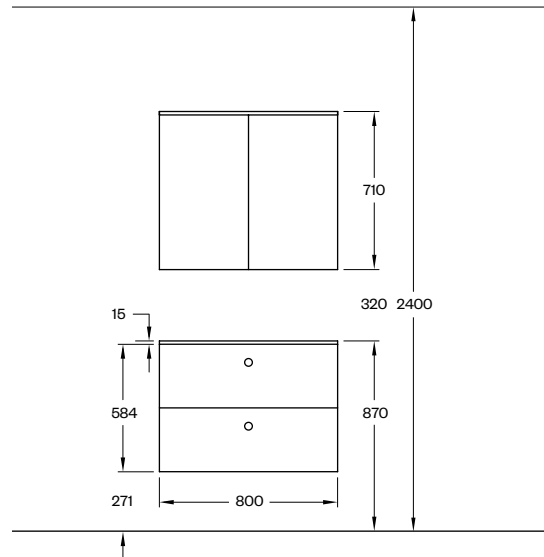

DESIGN BY NOTE DESIGN STUDIO

H3

H3/80

SERIES H3/80

WHITE/CREME/WARM GREY
INCLUDING PORCELAIN WASHBASIN AND HANDLE/KNOB
PRICE 1389€

SERIES H3/80 SLIM (DEPTH 405 MM)

WHITE/CREME/WARM GREY
INCLUDING PORCELAIN WASHBASIN AND HANDLE/KNOB
PRICE 1278€