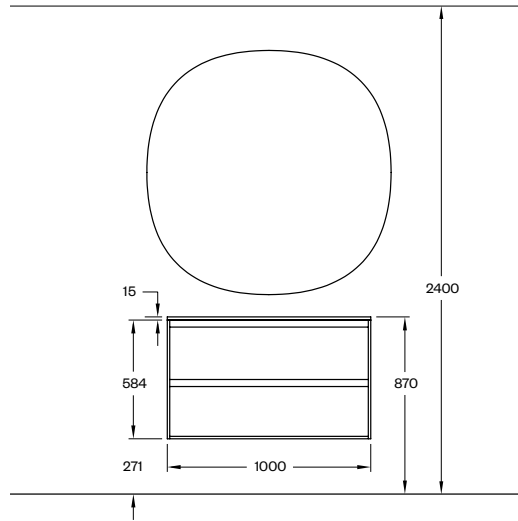

## SERIES H2/100

WHITE WOOD/CREME WOOD/DARK WOOD/OAK WOOD  
INCLUDING PORCELAIN WASHBASIN  
PRICE 1711€

BATHROOM CABINET H2/100—DARK WOOD  
MIRROR M2/120—OVAL

FOR MORE INFORMATION SEE [WWW.HAVEN.SE](http://WWW.HAVEN.SE)