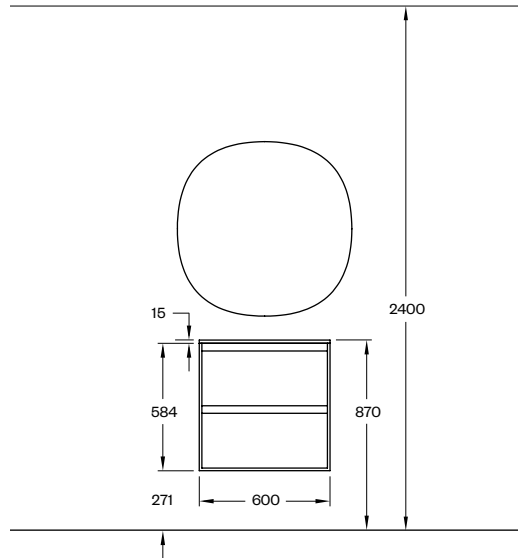

H2/60

SERIES H2/60

WHITE WOOD/CREME WOOD/DARK WOOD/OAK WOOD
INCLUDING STONE TOP AND WASHBASIN
PRICE 2211€

SERIES H2/60

WHITE WOOD/CREME WOOD/DARK WOOD/OAK WOOD
INCLUDING PORCELAIN WASHBASIN
PRICE 1322€