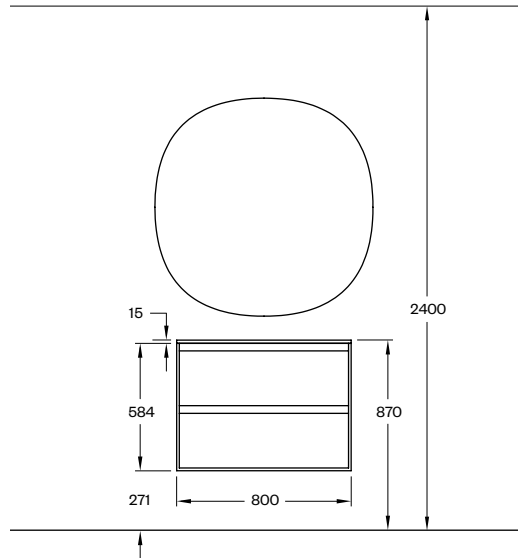

H2/80

SERIES H2/80

WHITE WOOD/CREME WOOD/DARK WOOD/OAK WOOD
INCLUDING STONE TOP AND WASHBASIN
PRICE 2433€

SERIES H2/80

WHITE WOOD/CREME WOOD/DARK WOOD/OAK WOOD
INCLUDING PORCELAIN WASHBASIN
PRICE 1544€