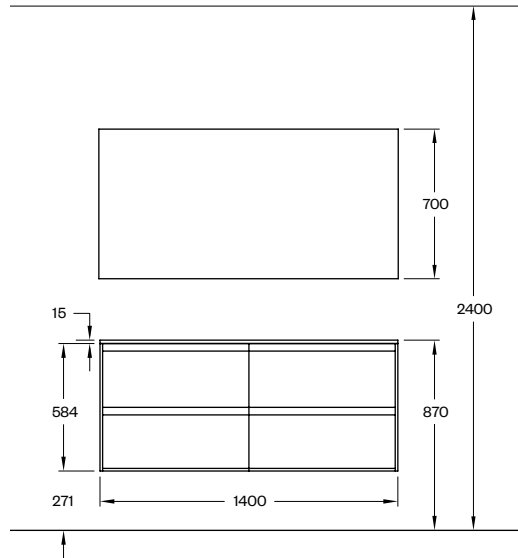

H2/140

SERIES H2/140

WHITE WOOD/CREME WOOD/DARK WOOD/OAK WOOD
INCLUDING STONE TOP AND WASHBASIN
PRICE 4389€

SERIES H2/140

WHITE WOOD/CREME WOOD/DARK WOOD/OAK WOOD
INCLUDING PORCELAIN WASHBASIN
PRICE 2944€