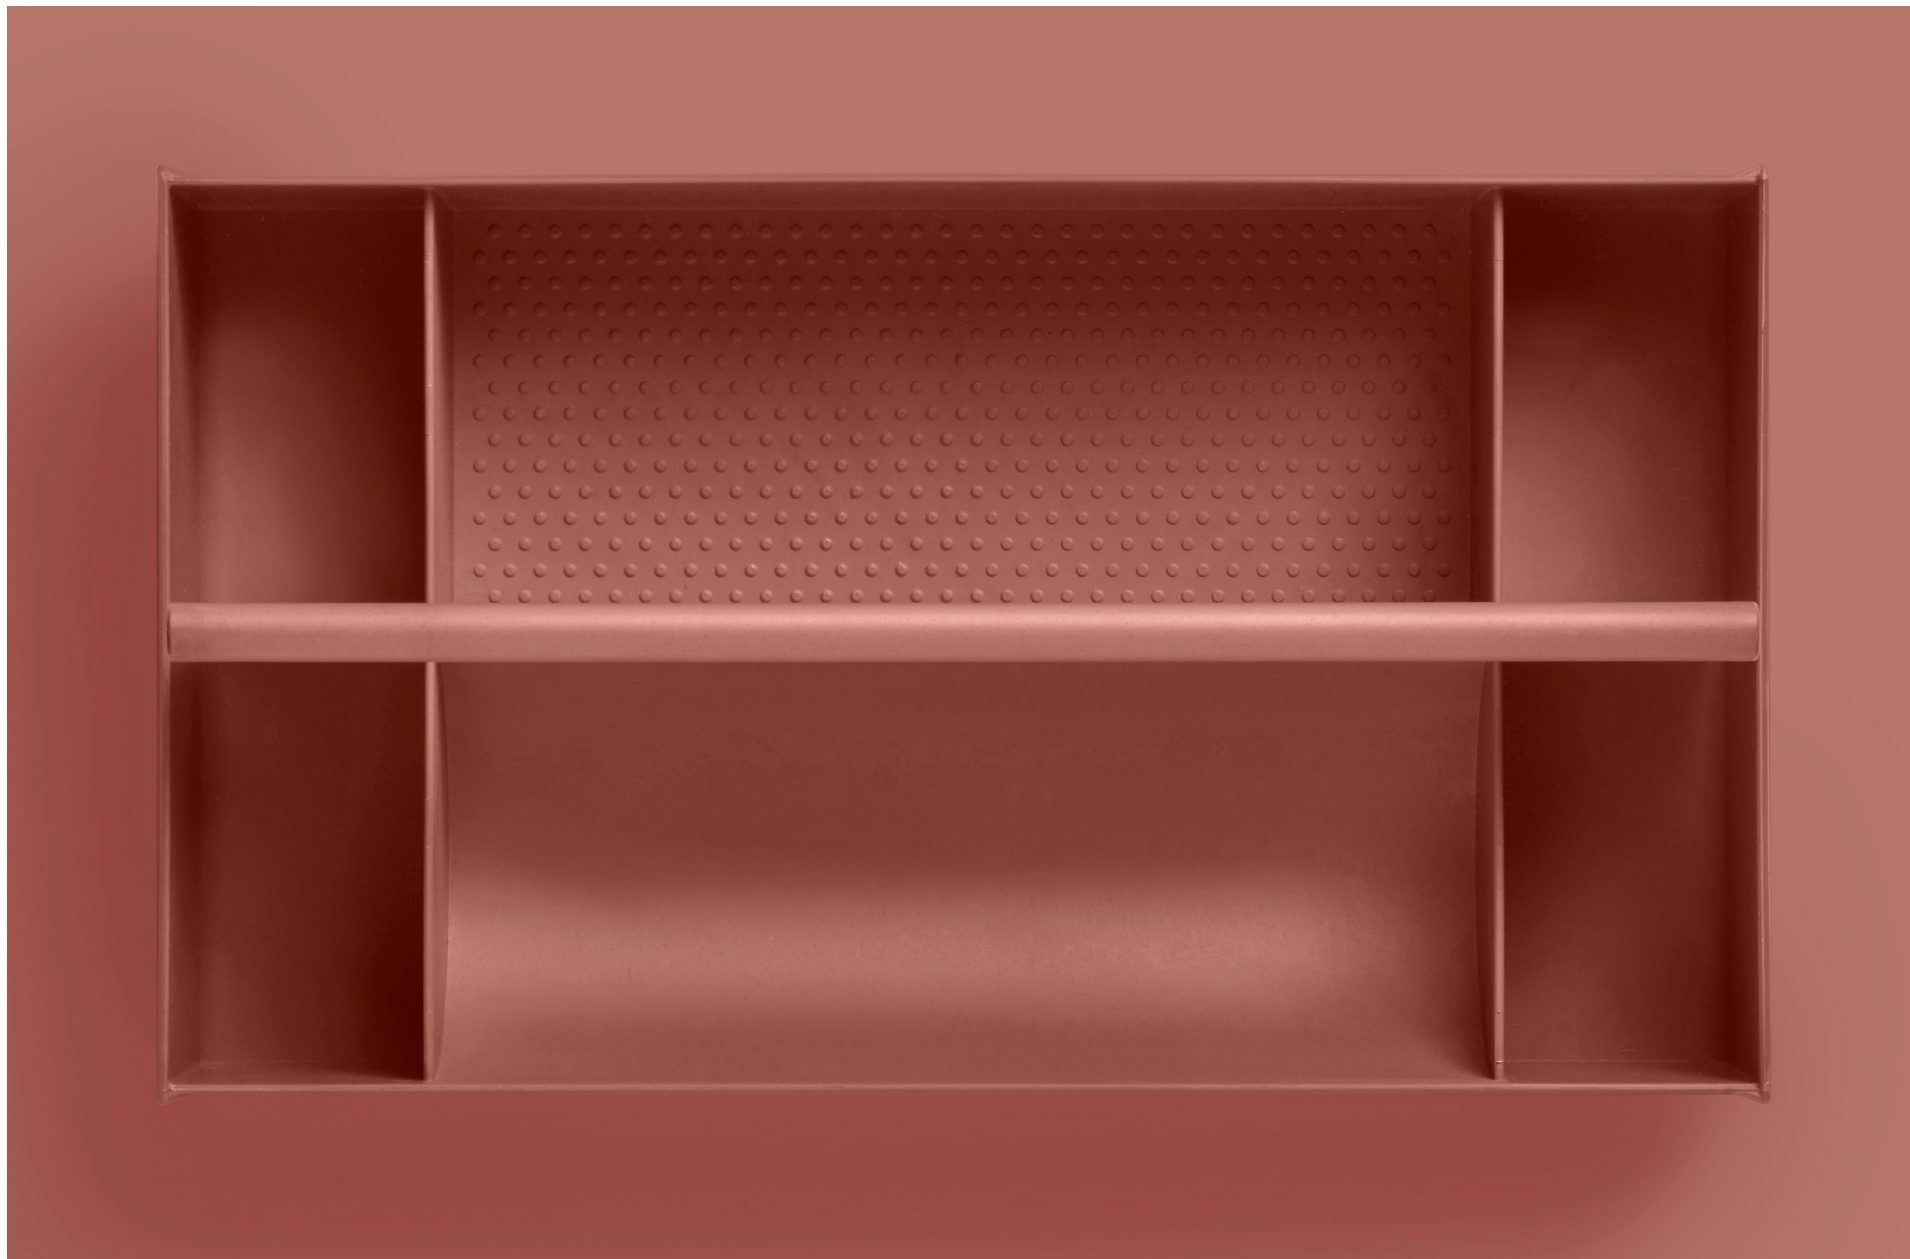

A3

A3.21—25

STANDARD

TOOLBOX A3.21 IN DARK BURGUNDY
ALSO AVAILABLE IN CORAL AND NORDIC GREEN
PRICE 32€

BOX SQUARE A3.25 IN SLATE GREY
ALSO AVAILABLE IN NORDIC GREEN
PRICE 17€

DESIGN BY NOTE DESIGN STUDIO

OPTIONS

BOX LARGE A3.23 IN NORDIC GREEN
ONLY AVAILABLE IN NORDIC GREEN
PRICE 21€

BOX SMALL A3.22 IN CORAL
ALSO AVAILABLE IN NORDIC GREEN
PRICE 13€

TRAY A3.24 IN GREY GREEN
ALSO AVAILABLE IN CORAL AND NORDIC GREEN
PRICE 13€