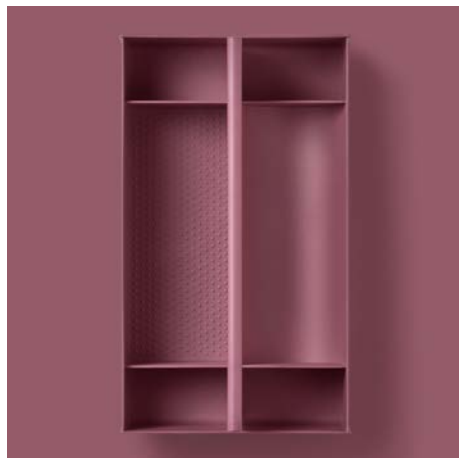

A3

A3.21—25

STANDARD

TOOLBOX A3.21 IN DARK BURGUNDY
ALSO AVAILABLE IN CORAL AND NORDIC GREEN
PRICE 32€

BOX SQUARE A3.25 IN SLATE GREY
ALSO AVAILABLE IN NORDIC GREEN
PRICE 17€

DESIGN BY NOTE DESIGN STUDIO

OPTIONS

BOX LARGE A3.23 IN NORDIC GREEN
ONLY AVAILABLE IN NORDIC GREEN
PRICE 21€

BOX SMALL A3.22 IN CORAL
ALSO AVAILABLE IN NORDIC GREEN
PRICE 13€

TRAY A3.24 IN GREY GREEN
ALSO AVAILABLE IN CORAL AND NORDIC GREEN
PRICE 13€