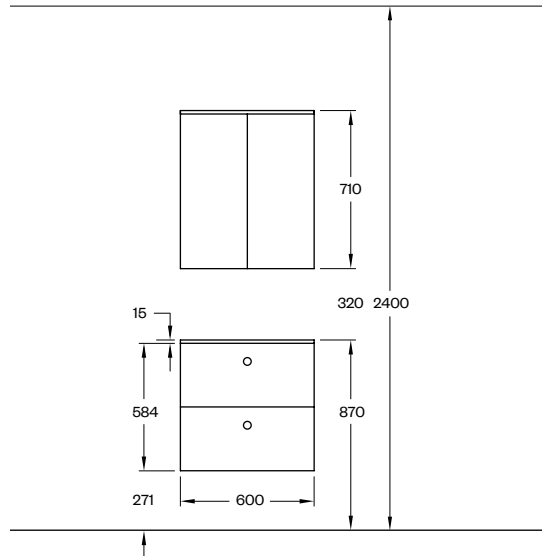

H3/60

SERIES H3/60

WHITE/CREME/WARM GREY
INCLUDING PORCELAIN WASHBASIN AND HANDLE/KNOB
PRICE 1211€

SERIES H3/60 SLIM (DEPTH 405 MM)

WHITE/CREME/WARM GREY
INCLUDING PORCELAIN WASHBASIN AND HANDLE/KNOB
PRICE 1100€