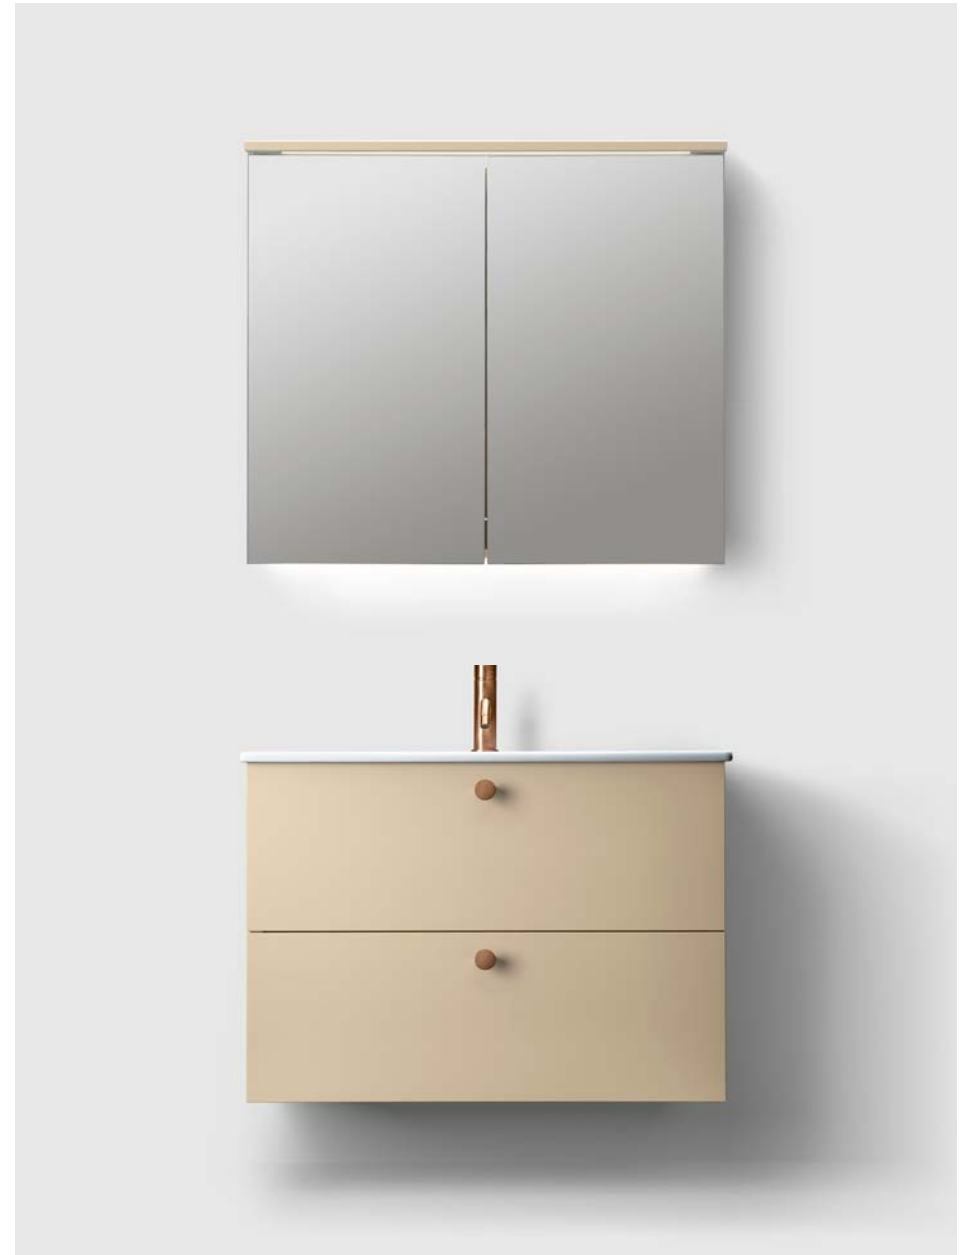

HAVEN

H3

H3

H3/100

SERIES H3/100

WHITE/CREME/WARM GREY

INCLUDING PORCELAIN WASHBASIN AND HANDLE/KNOB
PRICE 1500€

BATHROOM CABINET H3/100—WHITE
MIRROR CABINET MC/100—WHITE

FOR MORE INFORMATION SEE WWW.HAVEN.SE

DESIGN BY NOTE DESIGN STUDIO

H3

H3/80

SERIES H3/80

WHITE/CREME/WARM GREY
INCLUDING PORCELAIN WASHBASIN AND HANDLE/KNOB
PRICE 1389€

SERIES H3/80 SLIM (DEPTH 405 MM)

WHITE/CREME/WARM GREY
INCLUDING PORCELAIN WASHBASIN AND HANDLE/KNOB
PRICE 1278€

BATHROOM CABINET H3/80—CREME
MIRROR CABINET MC/80—CREME

FOR MORE INFORMATION SEE WWW.HAVEN.SE

DESIGN BY NOTE DESIGN STUDIO

H3

H3/60

SERIES H3/60

WHITE/CREME/WARM GREY
INCLUDING PORCELAIN WASHBASIN AND HANDLE/KNOB
PRICE 1211€

SERIES H3/60 SLIM (DEPTH 405 MM)

WHITE/CREME/WARM GREY
INCLUDING PORCELAIN WASHBASIN AND HANDLE/KNOB
PRICE 1100€

FOR MORE INFORMATION SEE WWW.HAVEN.SE

BATHROOM CABINET H3/60—WARM GREY
MIRROR CABINET MC/60—WARM GREY