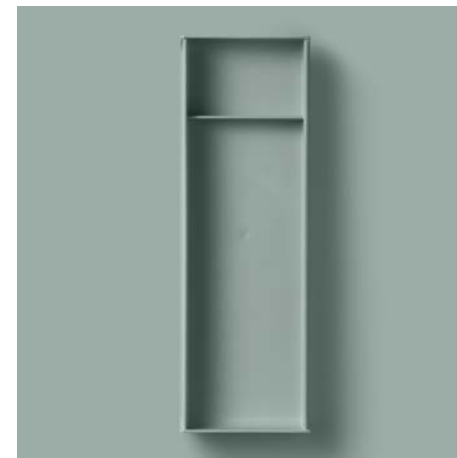

A3.21—25

STANDARD

TOOLBOX A3.21 IN DARK BURGUNDY
ALSO AVAILABLE IN CORAL AND NORDIC GREEN
PRICE 32€

BOX SQUARE A3.25 IN SLATE GREY
ALSO AVAILABLE IN NORDIC GREEN
PRICE 17€

DESIGN BY NOTE DESIGN STUDIO

OPTIONS

BOX LARGE A3.23 IN NORDIC GREEN
ONLY AVAILABLE IN NORDIC GREEN
PRICE 21€

BOX SMALL A3.22 IN CORAL
ALSO AVAILABLE IN NORDIC GREEN
PRICE 13€

TRAY A3.24 IN GREY GREEN
ALSO AVAILABLE IN CORAL AND NORDIC GREEN
PRICE 13€

FOR MORE INFORMATION SEE WWW.HAVEN.SE