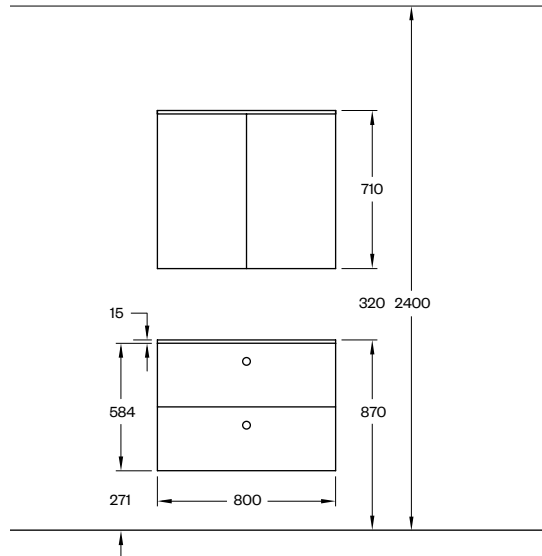

H3/80

SERIES H3/80

WHITE/CREME/WARM GREY
INCLUDING PORCELAIN WASHBASIN AND HANDLE/KNOB
PRICE 1389€

SERIES H3/80 SLIM (DEPTH 405 MM)

WHITE/CREME/WARM GREY
INCLUDING PORCELAIN WASHBASIN AND HANDLE/KNOB
PRICE 1278€