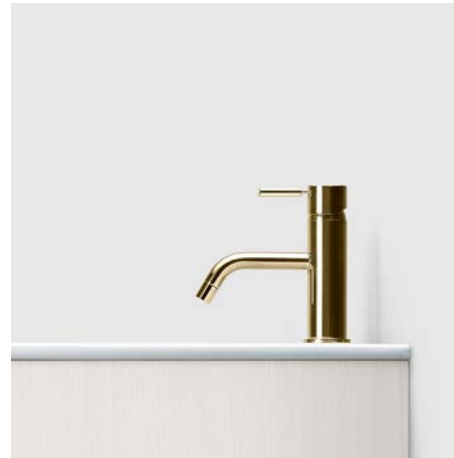

TRAY A3.24 IN GREY GREEN
ALSO AVAILABLE IN CORAL AND NORDIC GREEN
PRICE 13€

FOR MORE INFORMATION SEE WWW.HAVEN.SE

ARM/EVO/EVM/BI

ARM/EVO/EVM/BI

ARM 071

BASIN FAUCET

CHROME/BRASS/MATTE BLACK/COPPER GOLD
PRICE 255€/CHROME
PRICE 399€/OTHER COLORS

EVO 078

BASIN FAUCET

CHROME/BRASS/MATTE BLACK/COPPER GOLD
PRICE 333€/CHROME
PRICE 499€/OTHER COLORS

EVM 071

BASIN FAUCET

CHROME/BRASS/MATTE BLACK/COPPER GOLD
PRICE 299€/CHROME
PRICE 466€/OTHER COLORS

BI 071

BASIN FAUCET

CHROME/BRASS/MATTE BLACK/COPPER GOLD
PRICE 233€/CHROME
PRICE 355€/OTHER COLORS

FOR MORE INFORMATION SEE WWW.HAVEN.SE

POP-UP CLOSING/POP-UP NON CLOSING

WASHBASIN WASTE

CHROME/BRASS/MATTE BLACK/COPPER GOLD
PRICE 44€/CHROME
PRICE 88€/OTHER COLORS