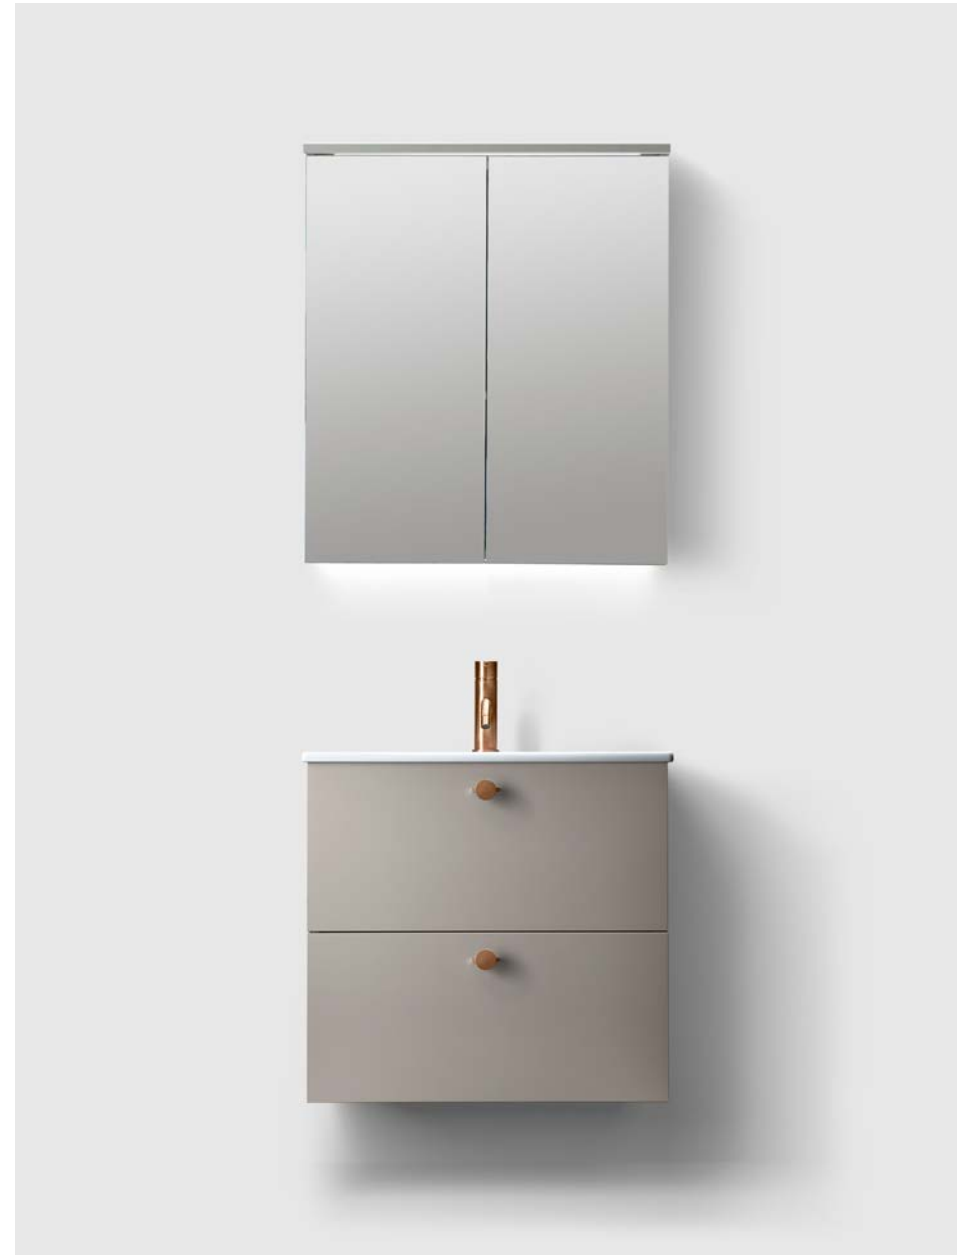

BATHROOM CABINET H3/80—CREME
MIRROR CABINET MC/80—CREME

FOR MORE INFORMATION SEE WWW.HAVEN.SE

DESIGN BY NOTE DESIGN STUDIO

H3

H3/60

SERIES H3/60

WHITE/CREME/WARM GREY
INCLUDING PORCELAIN WASHBASIN AND HANDLE/KNOB
PRICE 1211€

SERIES H3/60 SLIM (DEPTH 405 MM)

WHITE/CREME/WARM GREY
INCLUDING PORCELAIN WASHBASIN AND HANDLE/KNOB
PRICE 1100€

FOR MORE INFORMATION SEE WWW.HAVEN.SE

BATHROOM CABINET H3/60—WARM GREY
MIRROR CABINET MC/60—WARM GREY