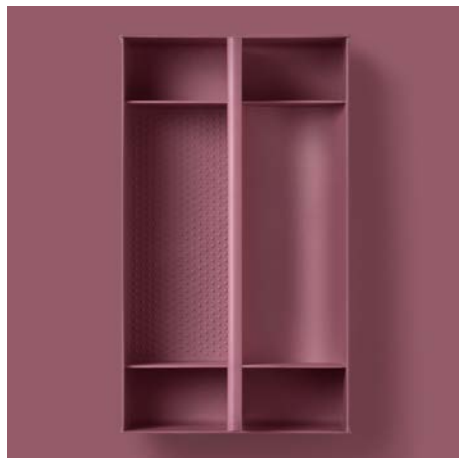

A3.21—25

STANDARD

TOOLBOX A3.21 IN DARK BURGUNDY
ALSO AVAILABLE IN CORAL AND NORDIC GREEN
PRICE 32€

BOX SQUARE A3.25 IN SLATE GREY
ALSO AVAILABLE IN NORDIC GREEN
PRICE 17€

DESIGN BY NOTE DESIGN STUDIO

OPTIONS

BOX LARGE A3.23 IN NORDIC GREEN
ONLY AVAILABLE IN NORDIC GREEN
PRICE 21€

BOX SMALL A3.22 IN CORAL
ALSO AVAILABLE IN NORDIC GREEN
PRICE 13€

TRAY A3.24 IN GREY GREEN
ALSO AVAILABLE IN CORAL AND NORDIC GREEN
PRICE 13€

FOR MORE INFORMATION SEE WWW.HAVEN.SE