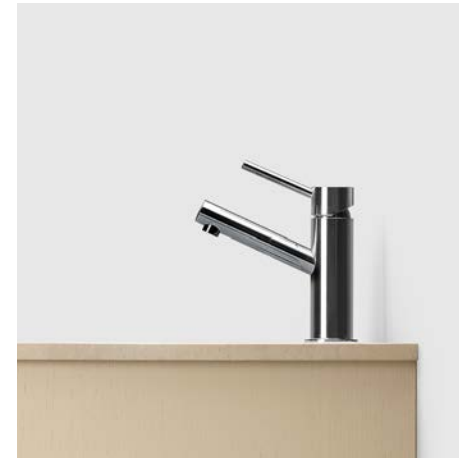

EVO 078

BASIN FAUCET

CHROME/BRASS/MATTE BLACK/COPPER GOLD
PRICE 333€/CHROME
PRICE 499€/OTHER COLORS

EVM 071

BASIN FAUCET

CHROME/BRASS/MATTE BLACK/COPPER GOLD
PRICE 299€/CHROME
PRICE 466€/OTHER COLORS

BI 071

BASIN FAUCET

CHROME/BRASS/MATTE BLACK/COPPER GOLD
PRICE 233€/CHROME
PRICE 355€/OTHER COLORS

FOR MORE INFORMATION SEE WWW.HAVEN.SE

POP-UP CLOSING/POP-UP NON CLOSING

WASHBASIN WASTE

CHROME/BRASS/MATTE BLACK/COPPER GOLD
PRICE 44€/CHROME
PRICE 88€/OTHER COLORS