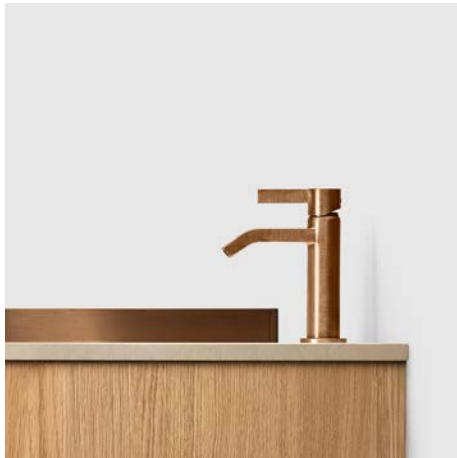

TRAY A3.24 IN GREY GREEN
ALSO AVAILABLE IN CORAL AND NORDIC GREEN
PRICE 13€

FOR MORE INFORMATION SEE WWW.HAVEN.SE

ARM/EVO/EVM/BI

ARM/EVO/EVM/BI

ARM 071

BASIN FAUCET

CHROME/BRASS/MATTE BLACK/COPPER GOLD
PRICE 255€/CHROME
PRICE 399€/OTHER COLORS

EVO 078

BASIN FAUCET

CHROME/BRASS/MATTE BLACK/COPPER GOLD
PRICE 333€/CHROME
PRICE 499€/OTHER COLORS

EVM 071

BASIN FAUCET

CHROME/BRASS/MATTE BLACK/COPPER GOLD
PRICE 299€/CHROME
PRICE 466€/OTHER COLORS

BI 071