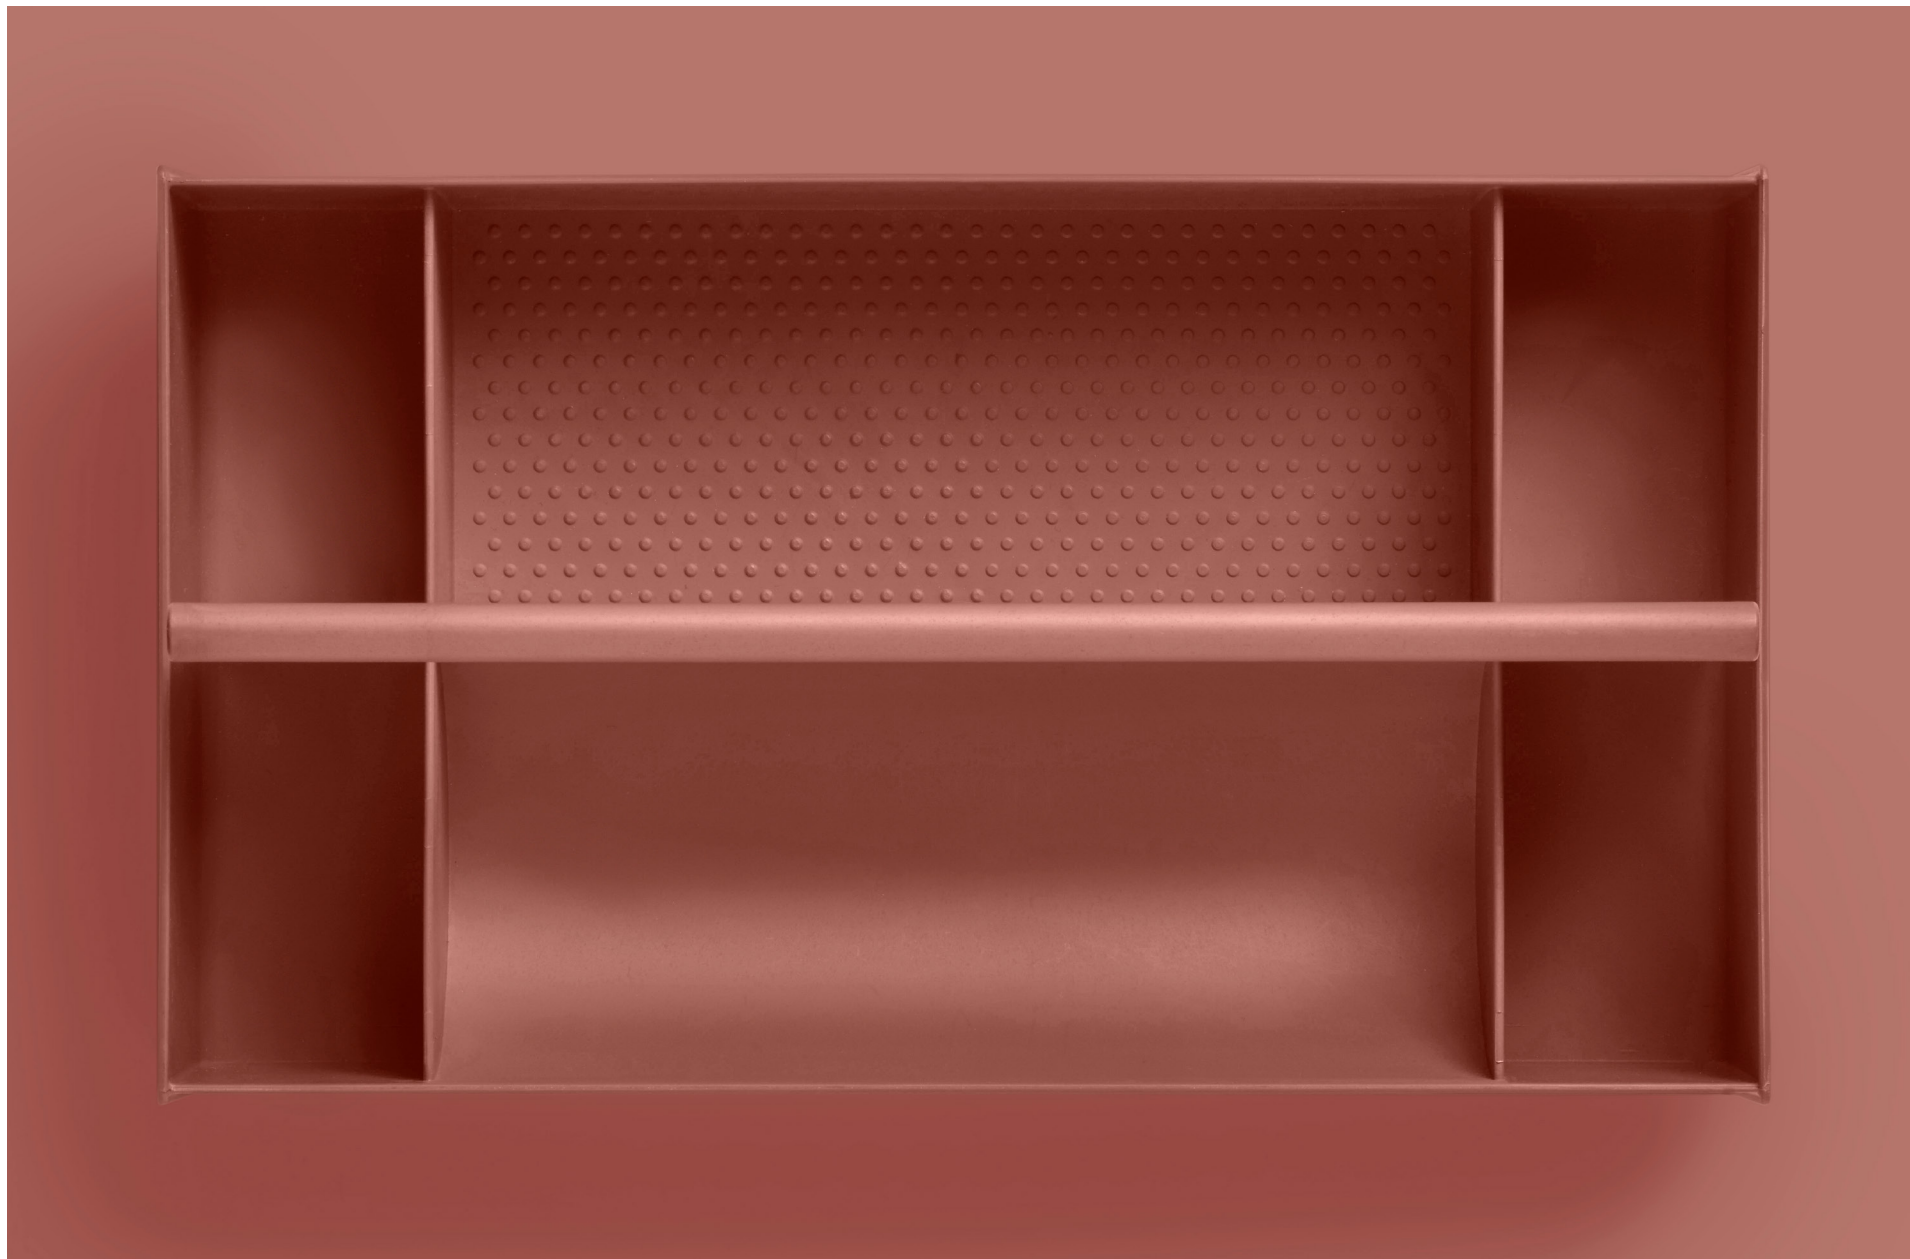

WHITE/CREME/WARM GREY
320X1630X320 MM
PRICE 722€

H3/HC45

HIGH CABINET INCLUDING HANDLE/KNOB

WHITE/CREME/WARM GREY
450X1630X320 MM
PRICE 833€

A3

A3.21—25

STANDARD

TOOLBOX A3.21 IN DARK BURGUNDY
ALSO AVAILABLE IN CORAL AND NORDIC GREEN
PRICE 32€