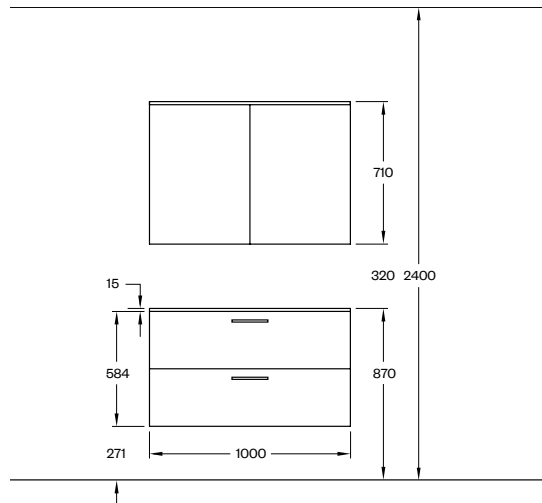

H3/100

SERIES H3/100

WHITE/CREME/WARM GREY

INCLUDING PORCELAIN WASHBASIN AND HANDLE/KNOB
PRICE 1500€