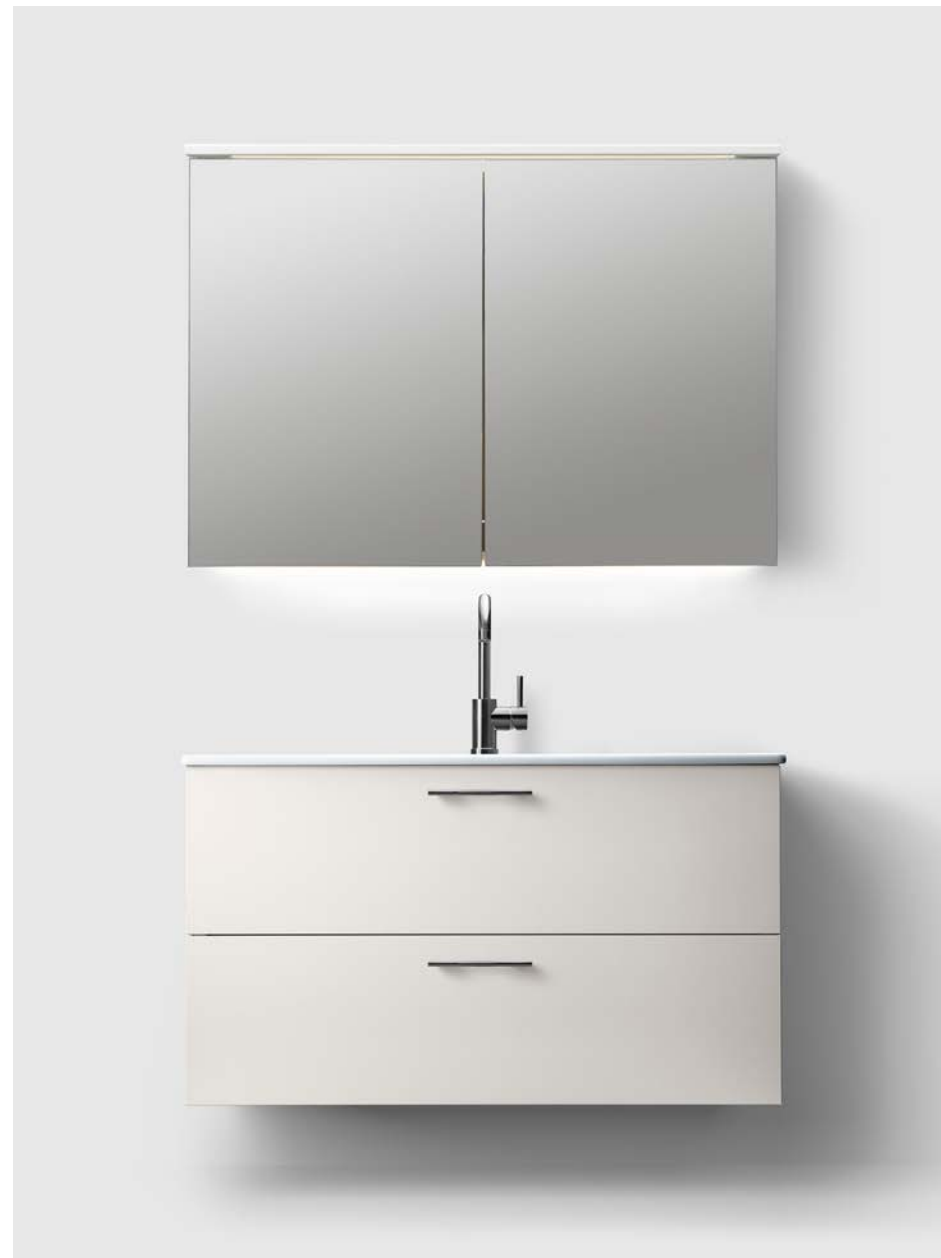

HAVEN

H3

H3

H3/100

SERIES H3/100

WHITE/CREME/WARM GREY

INCLUDING PORCELAIN WASHBASIN AND HANDLE/KNOB
PRICE 1500€

BATHROOM CABINET H3/100—WHITE
MIRROR CABINET MC/100—WHITE

FOR MORE INFORMATION SEE WWW.HAVEN.SE

DESIGN BY NOTE DESIGN STUDIO

H3

H3/80

SERIES H3/80

WHITE/CREME/WARM GREY
INCLUDING PORCELAIN WASHBASIN AND HANDLE/KNOB
PRICE 1389€

SERIES H3/80 SLIM (DEPTH 405 MM)

WHITE/CREME/WARM GREY
INCLUDING PORCELAIN WASHBASIN AND HANDLE/KNOB
PRICE 1278€

BATHROOM CABINET H3/80—CREME
MIRROR CABINET MC/80—CREME

FOR MORE INFORMATION SEE WWW.HAVEN.SE

DESIGN BY NOTE DESIGN STUDIO

H3

H3/60

SERIES H3/60

WHITE/CREME/WARM GREY
INCLUDING PORCELAIN WASHBASIN AND HANDLE/KNOB
PRICE 1211€

SERIES H3/60 SLIM (DEPTH 405 MM)

WHITE/CREME/WARM GREY
INCLUDING PORCELAIN WASHBASIN AND HANDLE/KNOB
PRICE 1100€

FOR MORE INFORMATION SEE WWW.HAVEN.SE

BATHROOM CABINET H3/60—WARM GREY
MIRROR CABINET MC/60—WARM GREY