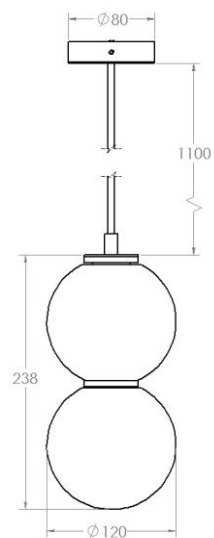

L2

SERIES L2

LAMP L2.02 – ROOF 2

A CEILING LAMP WITH MATTE BLACK BRACKET
AND DOUBLE OPAL WHITE GLASS GLOBES

220-240V-50Hz

2 X 3W LED

3000K

IP44

2 X 280lm

DIMMABLE

FIXED LIGHT SOURCE, LIFESPAN 25.000h

1,1 METER CABLE INCLUDED

WWW.HAVEN.SE

HAVEN