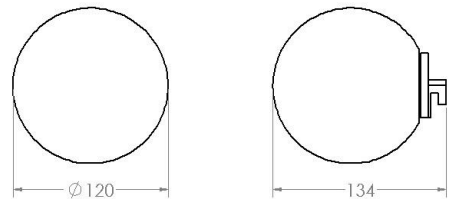

WWW.HAVEN.SE

HAVEN

L2

SERIES L2

LAMP L2.05 – MIRROR

LAMP WITH MATTE BLACK CLAMP BRACKET
AND OPAL WHITE GLASS GLOBE

LAMP IS TO BE CLAMPED TO A MIRROR EDGE, MAX 5MM GLASS

220-240V-50Hz
5W LED
3000K
IP44
300lm
LIGHT SOURCE G9