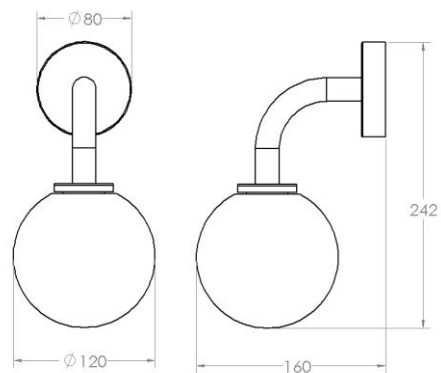

L2

SERIES L2

LAMP L2.03 - WALL

WALL MOUNTED LAMP WITH MATTE BLACK WALL BRACKET
AND OPAL WHITE GLASS

220-240V-50Hz
5W LED
3000K
IP44
300lm
LIGHT SOURCE G9

WWW.HAVEN.SE

HAVEN