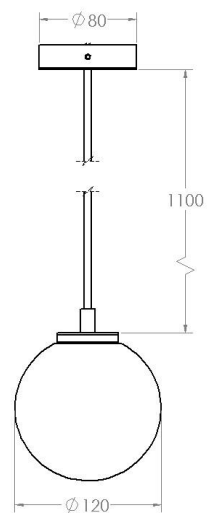

L2

SERIES L2

LAMP L2.01 - ROOF 1

A CEILING LAMP WITH MATTE BLACK BRACKET
AND OPAL WHITE GLASS GLOBE

220-240V-50Hz

3W LED

3000K

IP44

280lm

DIMMABLE

FIXED LIGHT SOURCE, LIFESPAN 25.000h

1,1 METER CABLE INCLUDED

WWW.HAVEN.SE

HAVEN