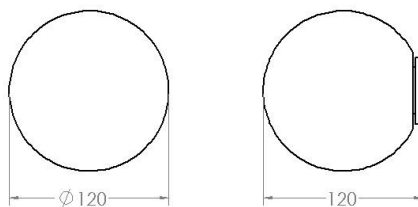

WWW.HAVEN.SE

HAVEN

L2

SERIES L2

LAMP L2.05 – MIRROR

LAMP WITH MATTE BLACK CLAMP BRACKET
AND OPAL WHITE GLASS GLOBE

LAMP IS TO BE CLAMPED TO A MIRROR EDGE, MAX 5MM GLASS

220-240V-50Hz
5W LED
3000K
IP44
300lm
LIGHT SOURCE G9